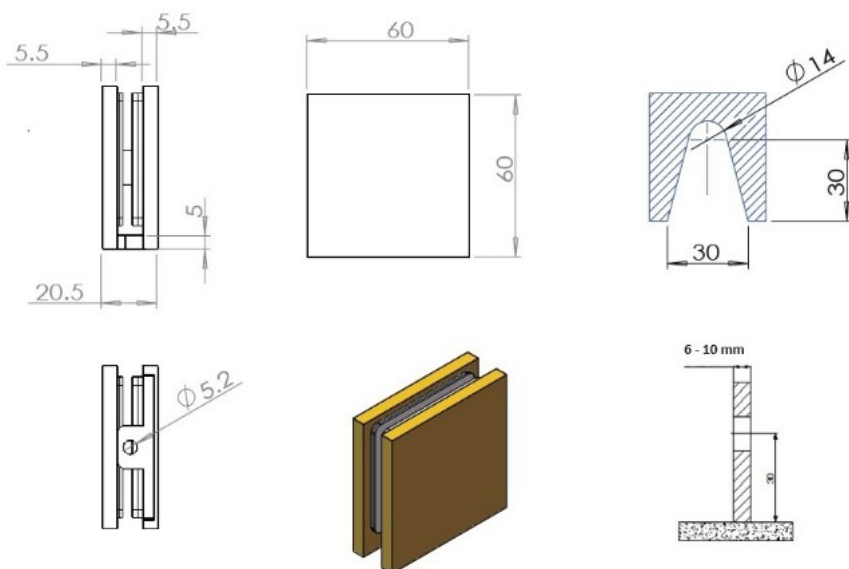

PRODUCT SHEET

Description:

Glass Clamp "Lima", 180DG, Black, Wall/Glass, 60x60x20,5mm, F/6-10mm Glass, Wall Mounted By 1 x $\varnothing$ 5mm Screw Hole, Glass, Mounted By $\varnothing$ 14mm Drilling, Hidden Screws, Brass, Alu &, SS-304 Material

Item number:

15.26.830-4

Units	Box	Carton	HS Code	Barcode
Pcs.			8302419000	
				5704866519250

SISO A/S

Mileparken 11
DK-2740 Skovlunde
Denmark
VAT: 24786013

Phone +45 45 830 900

www.siso.dk
siso@siso.dk

Danske Bank
Nytorv Branch
Copenhagen
SWIFT: DABADKKK

Account no.
4180 3112 112936
IBAN Account
DK7230003112112936